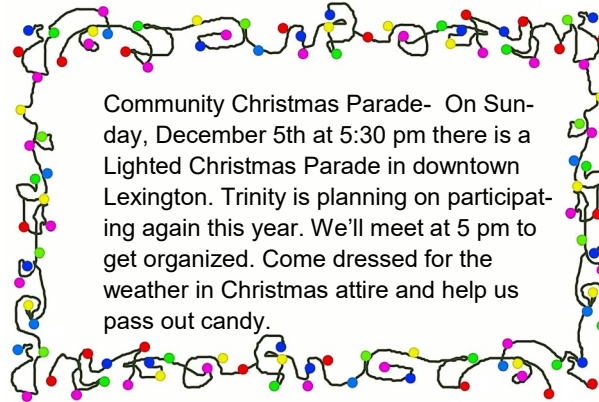

“EQUIPPING DISCIPLES TO MAKE DISCIPLES FOR JESUS”

HELP WANTED: Meals on Wheels is in need of four people to take over delivering meals to shut-ins on Route 1 and Route 2. We deliver noon meals Monday thru Friday from 11-11:45 once every seven weeks. Pastor Bill and Jackie are currently delivering those routes but as you all know, they will be moving to Kearney after the first of the year. Please prayerfully consider this much needed and meaningful service to community shut-ins. In the near future I will be holding an informational meeting to let interested persons know what their duties would be. If you have a car, a drivers license, and enjoy greeting and helping people, please give me-Marilyn Hueftle-a call at 308-746-1743.

Save The Date!!! Pastor Bill's last sermon as Visitation Pastor at Trinity will be December 12th. We will be having a potluck and program after the 11:00 am service that Sunday.

Thanksgiving Blessings

Lucas Horn, Randy Kwiatkowski, Jason Murray, Dylan Samway, Jennifer Ballenger, Perry Pierce, Andy Howard, John C. Moore, Ben Wichelt, Devin Hueftle, Nic Van Cura, Tyler Schukar, Dakotah Kwiatkowski.

Hanging of the Greens— On Sunday, November 28th at 3:00 pm, we will gather at the church to decorate the sanctuary and entry way for Christmas. We will have cider and hot chocolate to drink, bring cookies or a snack to share. Christmas music will be playing as we decorate. All our welcome!

Community Christmas Parade- On Sunday, December 5th at 5:30 pm there is a Lighted Christmas Parade in downtown Lexington. Trinity is planning on participating again this year. We'll meet at 5 pm to get organized. Come dressed for the weather in Christmas attire and help us pass out candy.

- LLL Christmas Pageant Trip—On Sunday, December 12th, we are looking at going to the Christmas Pageant in Minden which is 7:00 pm. If you are interested sign up on the sign up sheet, as will try to car pool with those who are interested.

THOSE SERVING OUR COUNTRY

Lucas Horn, Randy Kwiatkowski, Jason Murray, Dylan Samway, Jennifer Ballenger, Perry Pierce, Andy Howard, John C. Moore, Ben Wichelt, Devin Hueftle, Nic Van Cura, Tyler Schukar, Dakotah Kwiatkowski.

Prayers

In order to keep our prayer requests up to date, those prayers that are short term in nature, will be listed for two weeks. If, after that time, you would like your request to remain, please resubmit your request to the church office. Members will be in bold.

Health Concerns

Marilyn Licking, Ron King, Deb Porath, Pauline Thornburg, Jo Swartz, Elaine Cox, Alan Gierhan, Pastor Rob, Carol Shutz, Lacy Bowman, Gerry Bauer, Arlene Peterson

Chronic or Long Term Health Conditions

Barb Horn, Jackie Rowan, Jon Buhlmann

Mission & Ministry

Ferry Family, Chelsea Irwin

Kearney Circuit Pastors and Congregations

- Community Thanksgiving Service— Sunday evening, November 21 at 7:00 pm, Calvary Assembly of God will be hosting a community Thanksgiving Service, followed by a time of pie fellowship.

LUTHERAN HOUR—KRVN(880 AM)
Sundays at 10:00 a.m.

- **November 21**

- **"Between Now and Eternity Thee is Much To Do!"**

Guest Speaker: Rev. Hector Hoppe
(Jude 1:20-25)