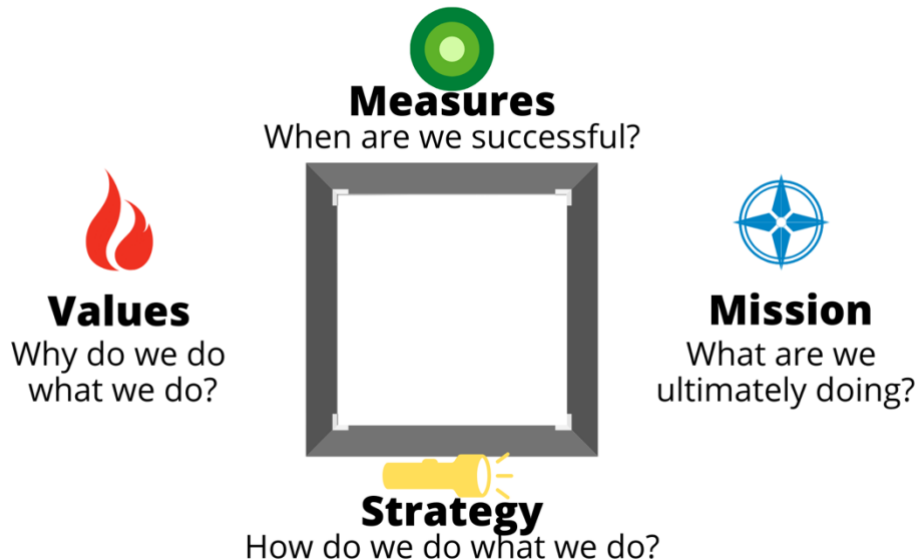

THE SERMON

Pastor John Glover

1801 NW 5th Avenue - Is Not Just An Address – Week 1Mission

THE HYMN OF PRAISE

Fairest Lord Jesus

THE ANNOUNCEMENTS - Prayer Requests may be texted to **352-448-7240**

(Please stand.)