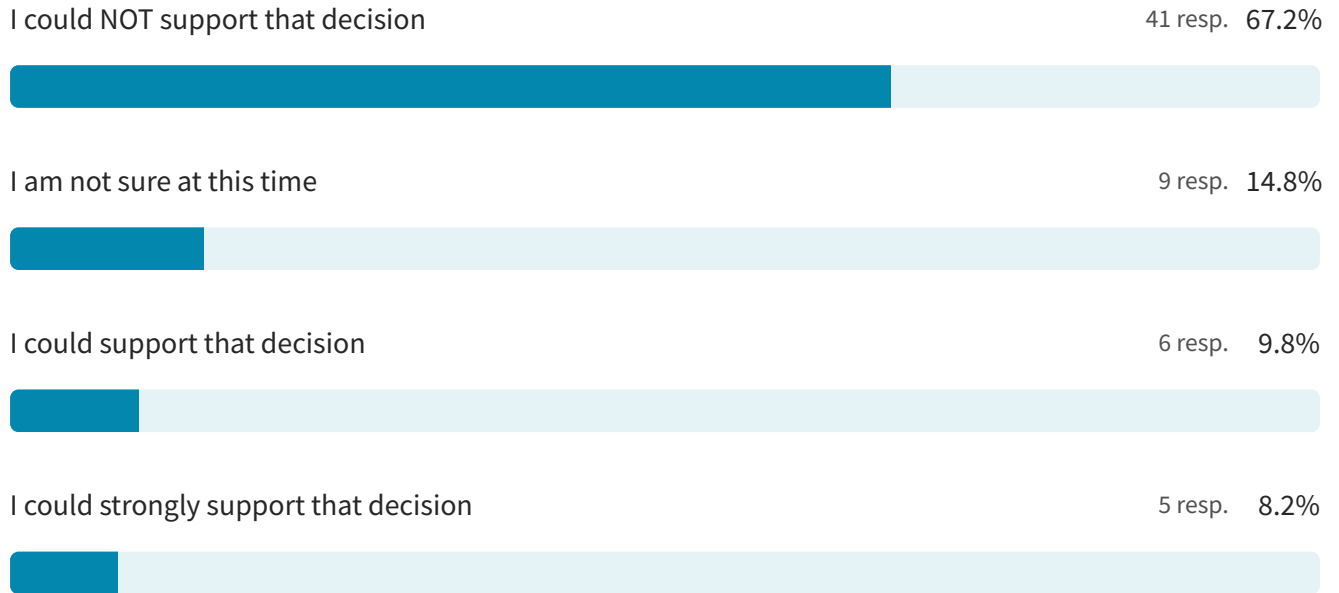

Cameron FUMC Straw Poll (Non-Binding)

61 responses

Are you a professing member of Cameron First United Methodist Church in Cameron, TX?

61 out of 61 answered

Based on information received at town-hall meetings and consideration after discernment, I currently believe the best path forward for Cameron FUMC is...

61 out of 61 answered

To affiliate with another Wesleyan/Methodist denomination or association 55 resp. 90.2%

To remain in The United Methodist Church 5 resp. 8.2%

Become an independent church 1 resp. 1.6%

If Cameron FUMC remained in the UMC,
61 out of 61 answered

If Cameron FUMC chose to affiliate with the Global Methodist Church,
61 out of 61 answered

I could strongly support that decision 35 resp. 57.4%